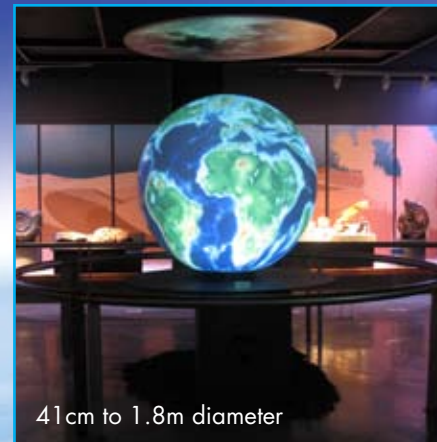

Magic Planet®

A flexible, portable range designed for events within the education, corporate communications and promotions sectors

- For companies and other organisations looking to capture the imagination of clients, visitors, employees and other stakeholders, we provide visually stunning displays that show your story off to best effect
- We provide systems for use in exhibitions and conferences that will catch the eye, draw people in and promote dialogue and relationships
- We supply schools with amazing technology that shows students how Earth systems actually work in the round, improving attentiveness and promoting better recall of details
- We offer ways of showing the entire earth or a tiny satellite footprint in innovative and eye-catching formats, so that you can gain your audience's attention and start to communicate your messages
- And we have smaller, economical ways of displaying the Earth, ideal for classroom use or as promotional gifts.