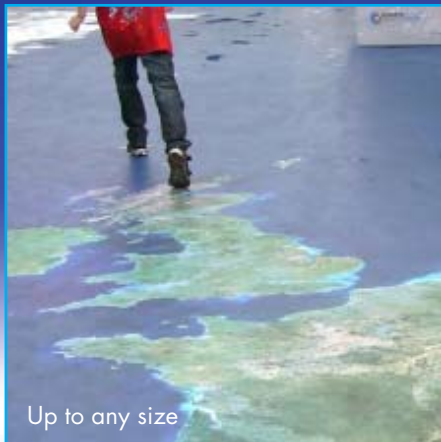

The Earth seen from space is one of the most powerful images of the modern era, one that has transformed how we think about our planet and ourselves. Vivifeye specialises in ways to convey these images and the power of the ideas they contain to any audience.

PlanetObserver

Interior/exterior durable flooring with integrated satellite graphic imagery