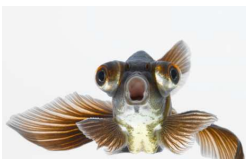

vivifeye

Magic Planets can sit on a tabletop, be fixed to the floor or wall or hung from the ceiling. They can be driven by a computer, by an HD DVD player, by a media server and synchronized with your other multimedia, or by a live streaming video source. So, whether you're looking for a 41cm interactive personal experience, an incomparable 1.8m wow factor, or anything in between, there's a Magic Planet that's right for you.

Globe sizes of 41-50 cm diameter afford maximum portability, while grabbing people's attention and sparking the imagination. A globe size of 61cm adds an imposing visual experience, while remaining personal and approachable – you can still walk around it and feel like “the planet is yours”. And for maximum impact, a 91cm - 1.82m globe simply cannot be matched!

No matter what the size, you can see your information or promotional media from any angle - there are no "dead spots" on the spherical display that might affect the experience.

The product comes in table-top, pedestal or chassis-only configurations. Whether it's for use in a meeting room, a boardroom or in a classroom, a table-top Magic Planet display can be transported there and set up quickly and easily.

Pedestal configurations are ideal for standing exhibits or displays, such as in museums, stores, executive briefing centres, and corporate lobbies. Mount the Magic Planet on a black matte base, and visitors will feel just like they're watching the Magic Planet floating in space.

The chassis configuration is designed so that you can incorporate the Magic Planet into your own enclosure, furniture or architectural detail. Or, you can choose to purchase a custom enclosure from Global Imagination to meet your specific needs.

Magic Planet globes are made of a durable acrylic that can be cleaned with soap and water. With the StoryTeller software, Magic Planet content is simple to add - just drag-and-drop. There are no special skills required, and virtually no training is needed.

The Magic Planet hardware comes bundled with everything you need to run your exhibit or to display your media. With the large range of content and exhibits in the Magic Planet user community, your Magic Planet can be delivering value the day it's installed!

Sphere diameter	Base	Projector options (lumens)
41cm	Table-Top/Chassis	XGA, SXGA+ (2,500)
46cm	Table-Top/Chassis	SXGA+ (2,500)
51cm	Table-Top,/Chassis	SXGA+ (2,500)
61cm	Table-Top/Pedestal/Chassis	SXGA+ (2,500)
91cm (small lens)	Pedestal/Chassis	SXGA+ (2,500)
91cm (large lens)	Pedestal/Chassis	SXGA+ (6,500)
122cm	Chassis/Enclosure	SXGA+ (6,500/13,000), HD (2 x 4,000)
152cm	Chassis/Enclosure	SXGA+ (13,000), HD (2 x 4,000)
182cm	Chassis/Enclosure	SXGA+ (13,000), HD (2 x 4,000)